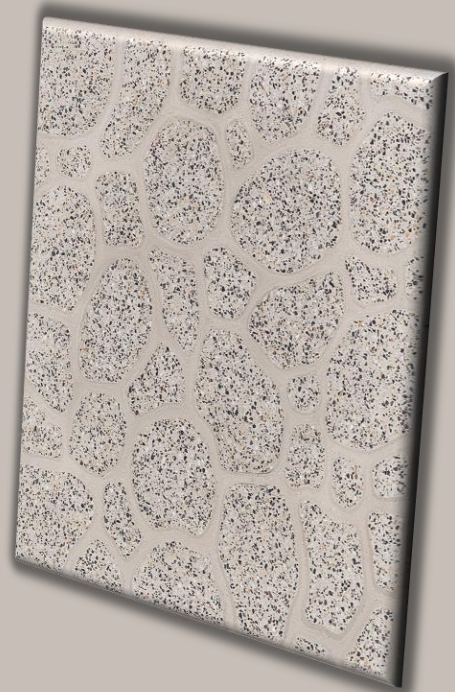

ARABIAN STONE TRADING.

Product Name: Baran TA 53

Size : 40x40 , 40x60 & 30x30

Thickness: 30mm

Address:

Salwa Rd, Doha – Qatar
Near New Ghanim Traffic Signal