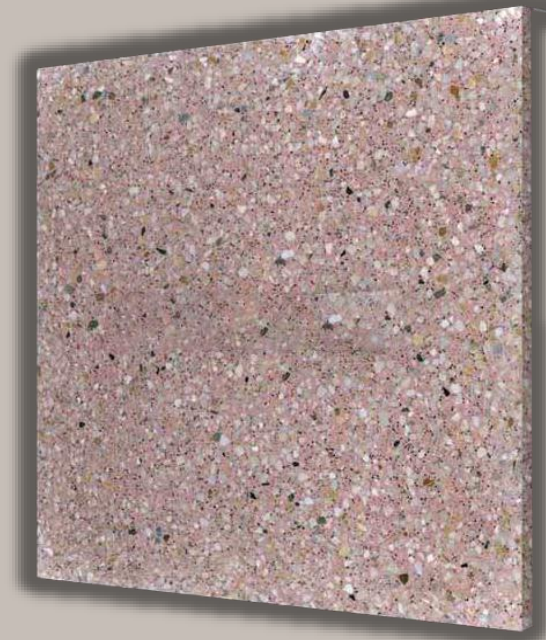

ARABIAN STONE TRADING.

Product Name: TG16

Size : 40x40 , 40x60 , 30x30

Thickness: 17mm & 30mm

ARABIAN STONE TRADING.

Product Name: B 53

Size : 40x40 , 40x60 , 30x30

Thickness: 17mm & 30mm

Address:

Salwa Rd, Doha – Qatar
Near New Ghanim Traffic Signal