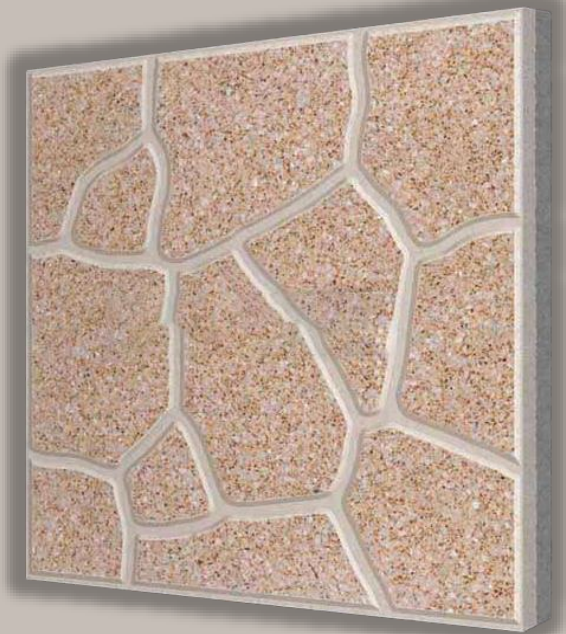

ARABIAN STONE TRADING.

Product Name: Narsis A46

Size : 40x40 & 30x30

Thickness: 30mm

Address:

Salwa Rd, Doha – Qatar
Near New Ghanim Traffic Signal