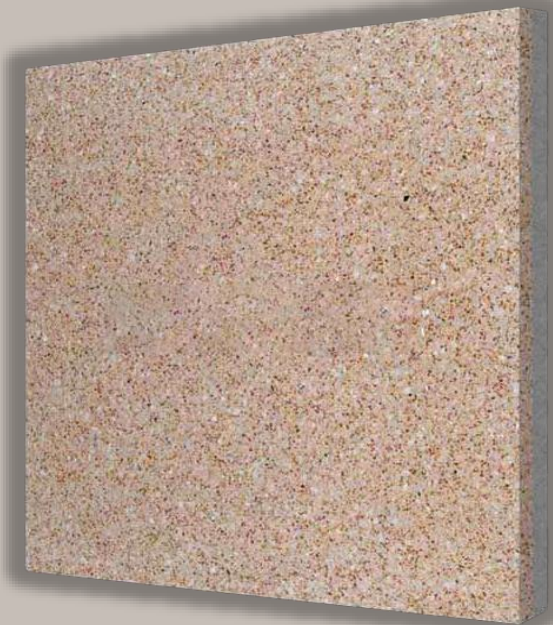

ARABIAN STONE TRADING.

Product Name: A 46

Size : 40x40 , 40x60 , 30x30

Thickness: 17mm & 30mm

Address:

Salwa Rd, Doha – Qatar
Near New Ghanim Traffic Signal