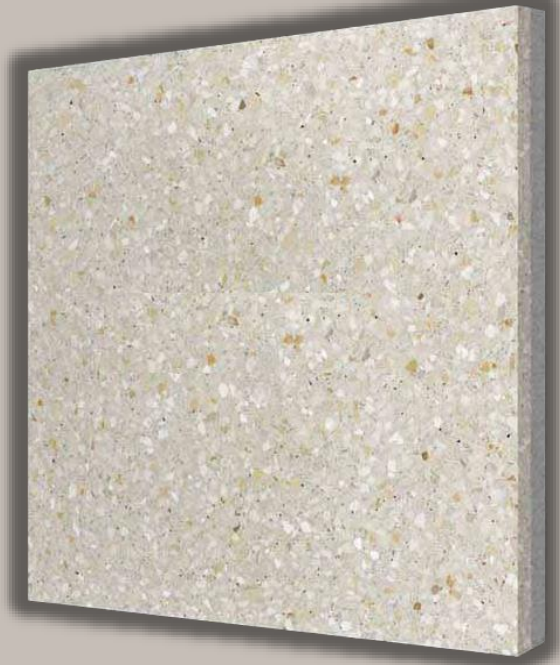

## ARABIAN STONE TRADING.

Product Name: A50

Size : 40x40 , 30x30

Thickness: 17mm & 30mm