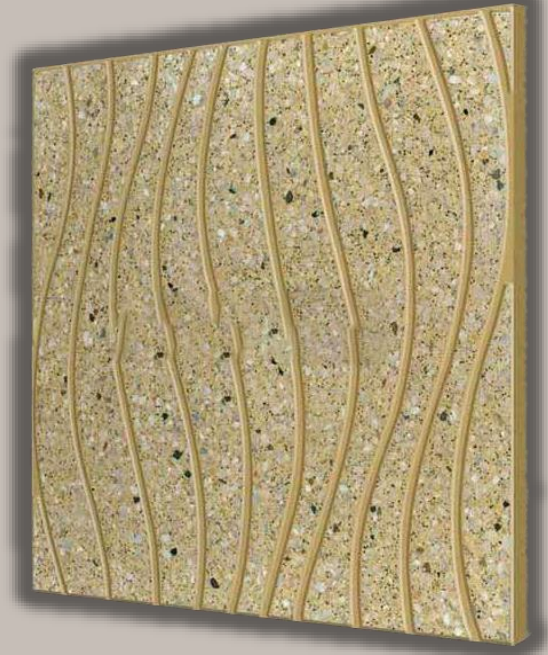

## ARABIAN STONE TRADING.

Product Name: Darya TG 54

Size : 40x40

Thickness: 30mm