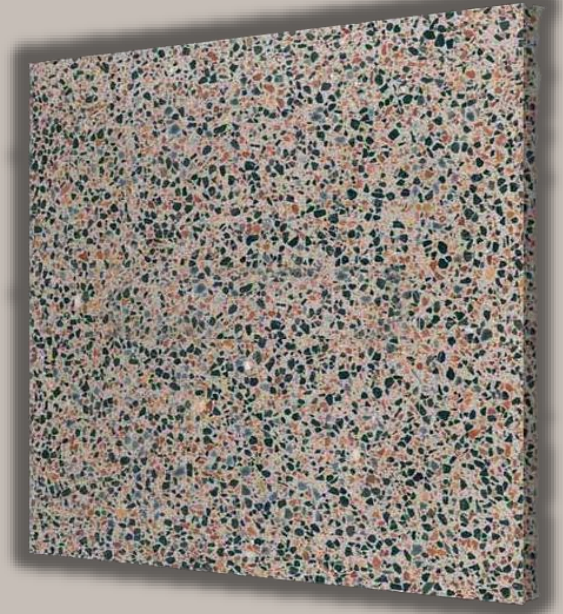

Address:

**Salwa Rd, Doha – Qatar
Near New Ghanim Traffic Signal**