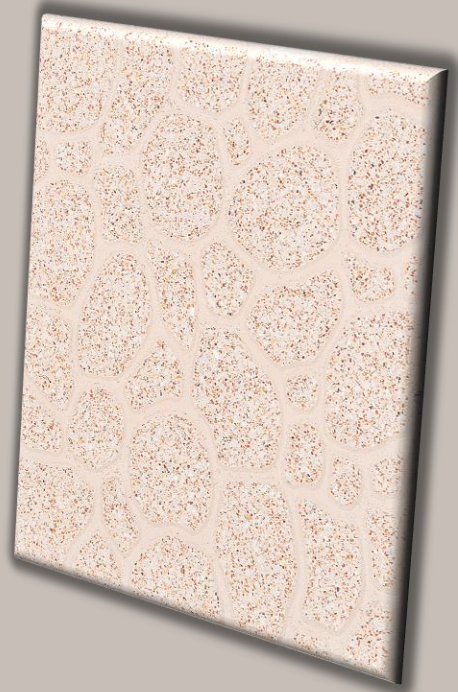

ARABIAN STONE TRADING.

Product Name: Baran A 46

Size : 40x40 , 40x60 & 30x30

Thickness: 30mm

ARABIAN STONE TRADING.

Product Name: Baran A51

Size : 40x40 , 40x60 & 30x30

Thickness: 30mm

Address:

Salwa Rd, Doha – Qatar
Near New Ghanim Traffic Signal