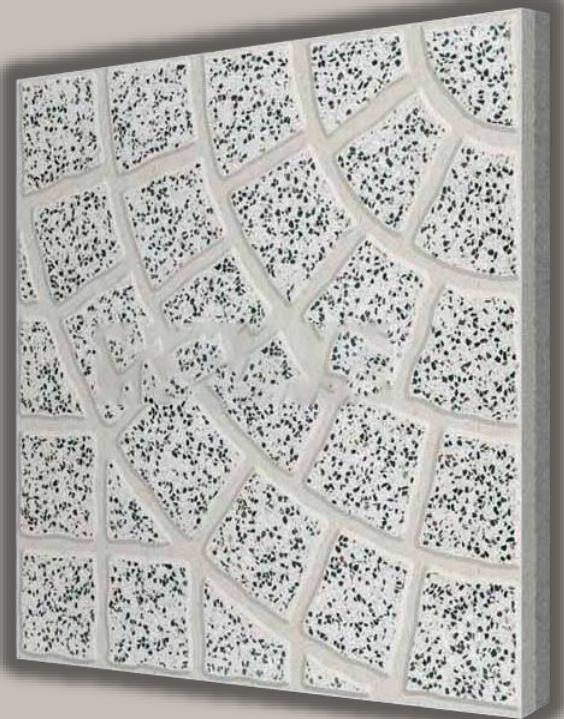

Address:

Salwa Rd, Doha – Qatar
Near New Ghanim Traffic Signal