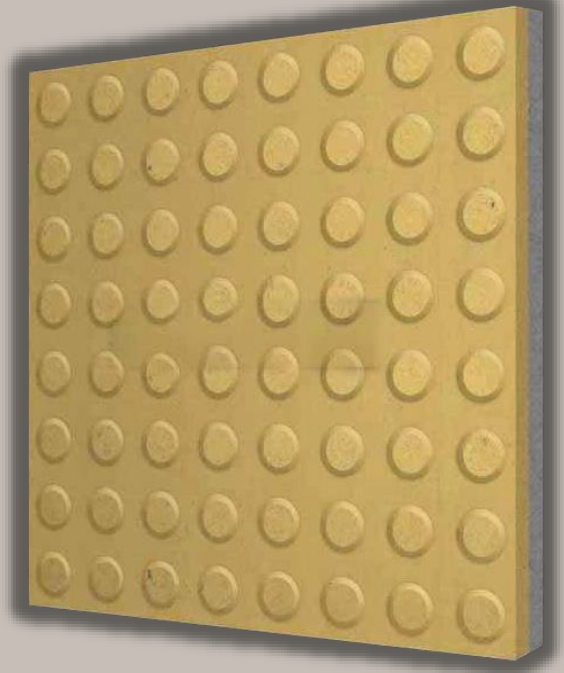

ARABIAN STONE TRADING.

Product Name: Dokmei Zard

Size : 40x40

Thickness: 30mm

ARABIAN STONE TRADING.

Product Name: Nabinayan zard

Size : 40x40

Thickness: 30mm

Address:

Salwa Rd, Doha – Qatar
Near New Ghanim Traffic Signal