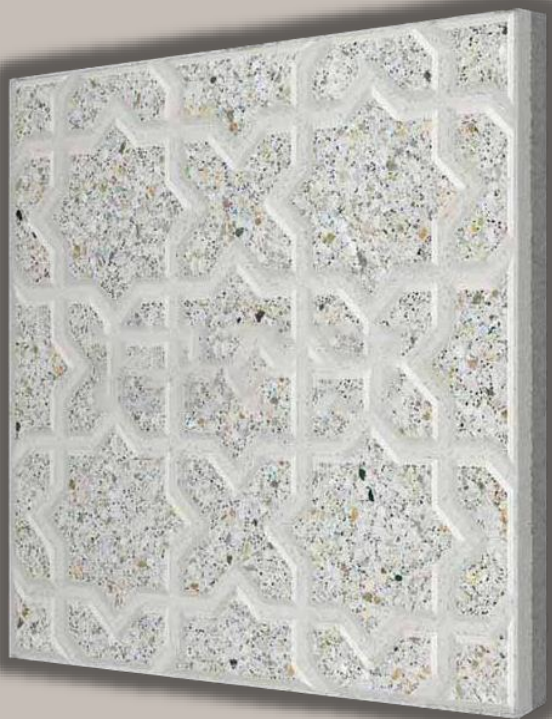

ARABIAN STONE TRADING.

Product Name: Mehrabi TA54

Size : 40x40

Thickness : 30mm