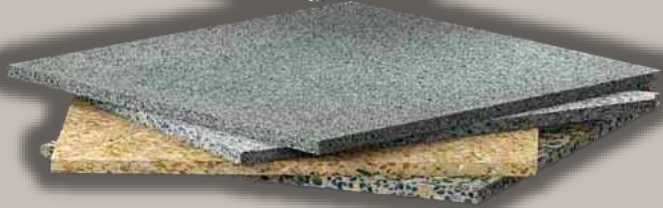

Thickness:

35mm , 30mm , 17mm

Size:

30x30 , 30x40 , 30x60