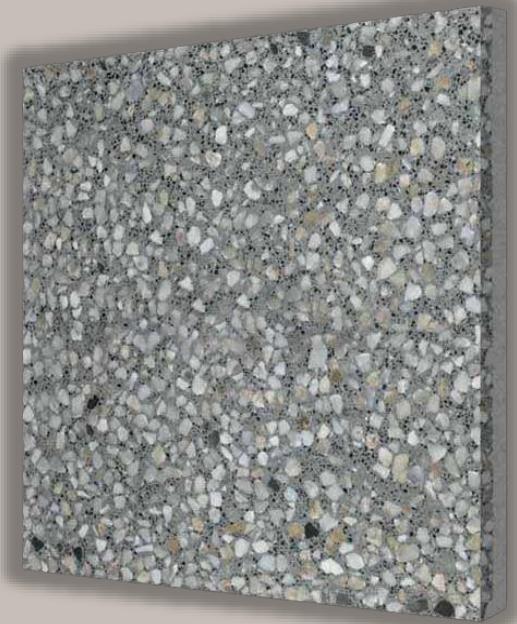

ARABIAN STONE TRADING.

Product Name: TB 58

Size : 40x40 , 40x60 & 30x30

Thickness: 30mm

Address:

Salwa Rd, Doha – Qatar
Near New Ghanim Traffic Signal