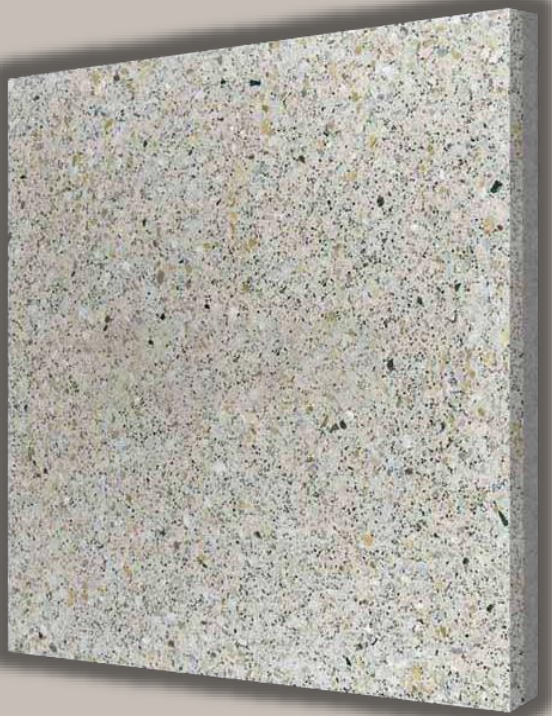

Address:

Salwa Rd, Doha – Qatar
Near New Ghanim Traffic Signal