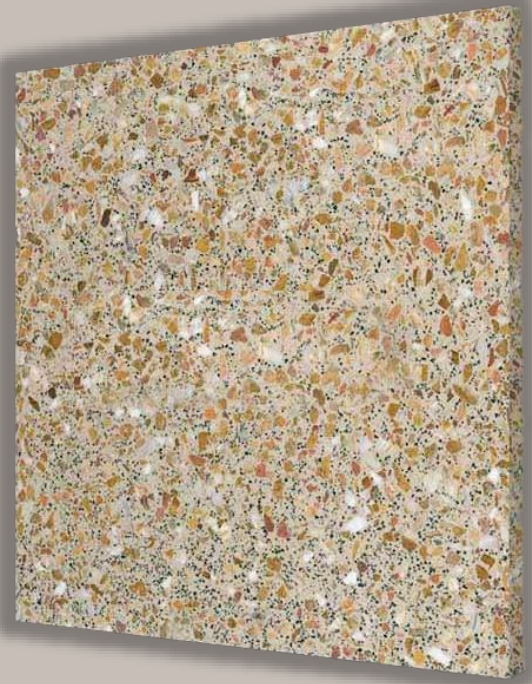

ARABIAN STONE TRADING.

Product Name: ALVAN

Size : 40x40 , 40x60 , 30x30

Thickness: 17mm & 30mm

Address:

Salwa Rd, Doha – Qatar
Near New Ghanim Traffic Signal