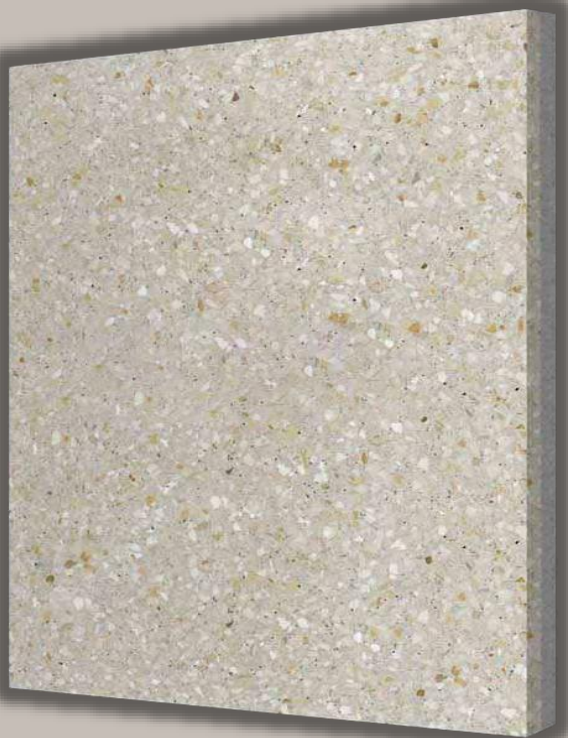

Address:

Salwa Rd, Doha – Qatar
Near New Ghanim Traffic Signal