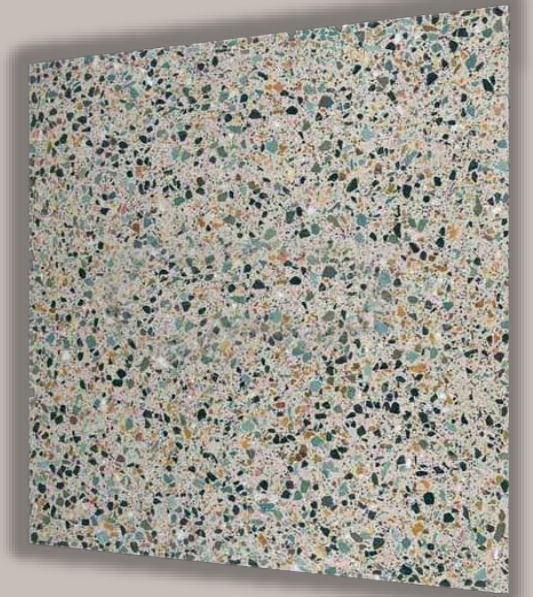

ARABIAN STONE TRADING.

Product Name: Bahar

Size : 40x40 , 40x60 , 30x30

Thickness: 17mm & 30mm

Address:

Salwa Rd, Doha – Qatar
Near New Ghanim Traffic Signal