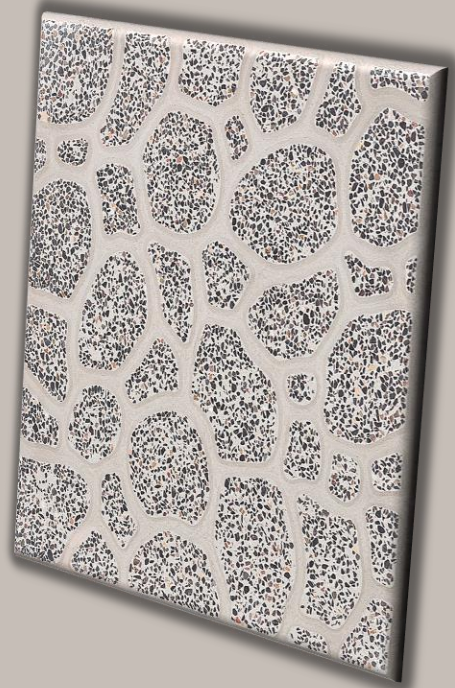

ARABIAN STONE TRADING.

Product Name: Baran B 1

Size : 40x40 , 40x60 & 30x30

Thickness: 30mm

ARABIAN STONE TRADING.

Product Name: Baran G4

Size : 40x40 , 40x60 & 30x30

Thickness: 30mm

Address:

Salwa Rd, Doha – Qatar
Near New Ghanim Traffic Signal